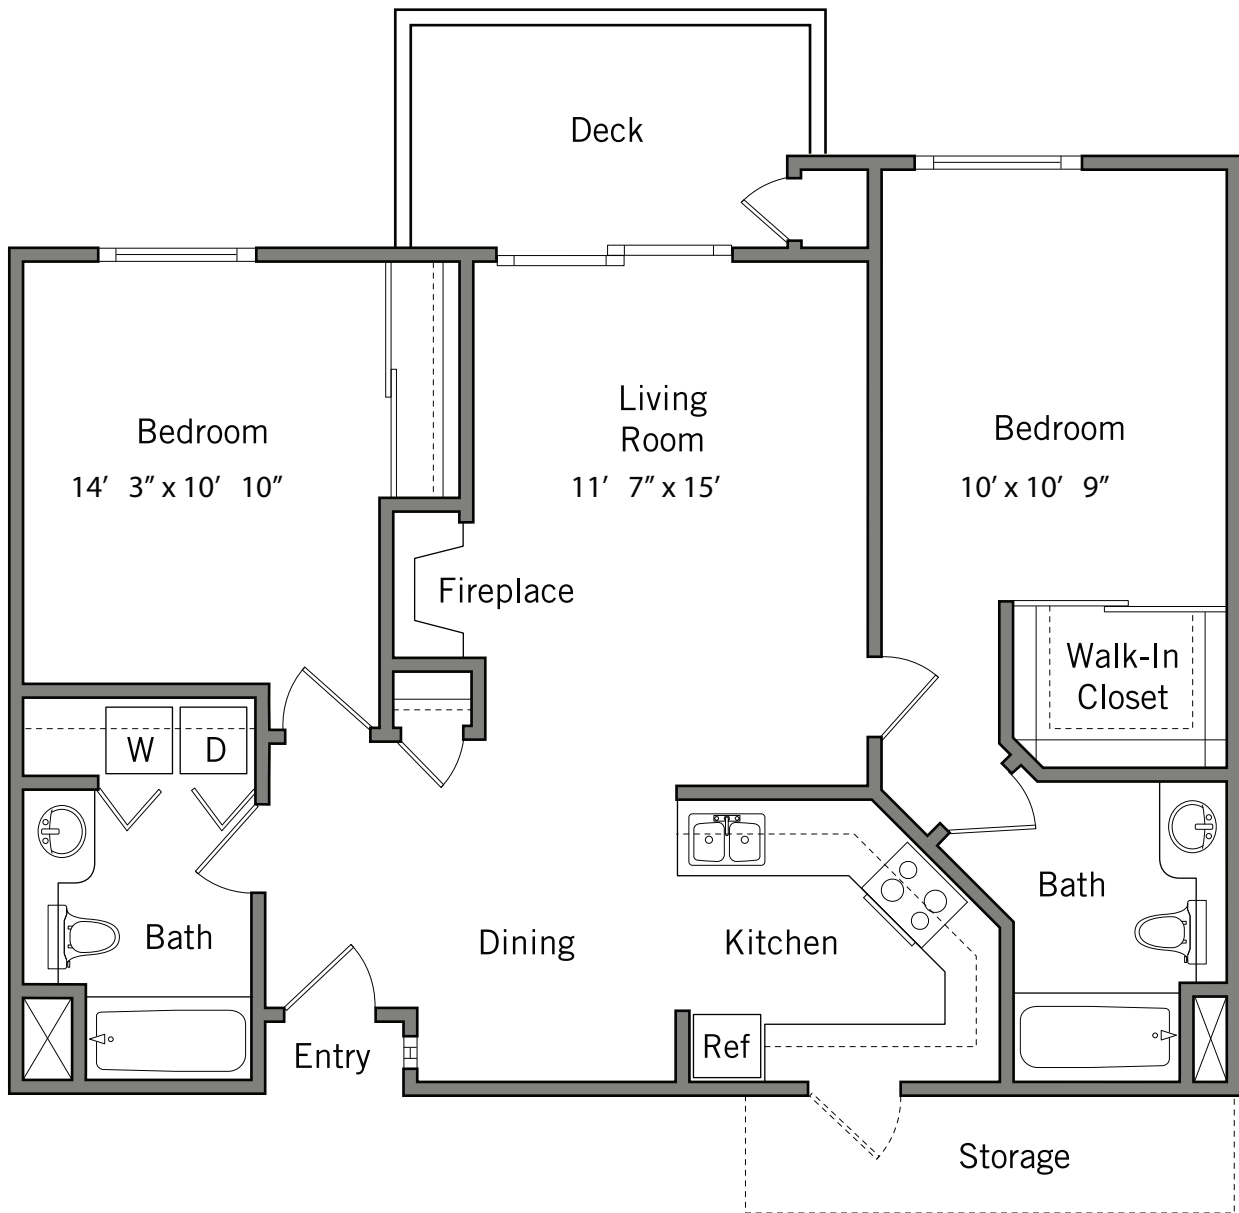

Kensington Place Apartments

THE SQUIRE | APPROX. 1,027 SQFT

1220 FAIR OAKS AVENUE / SUNNYVALE, CA 94089 / 408.734.0300 / KENSINGTON@PROMETHEUSREG.COM
WWW.KENSINGTONAPTS.COM

We reserve the right to modify plans, features and specifications without notice of obligation. Measurements and square footage are approximate and should not be relied upon. Each floorplan is an artist's conception and is not to scale.

PROMETHEUS
I AM HOME

06/11