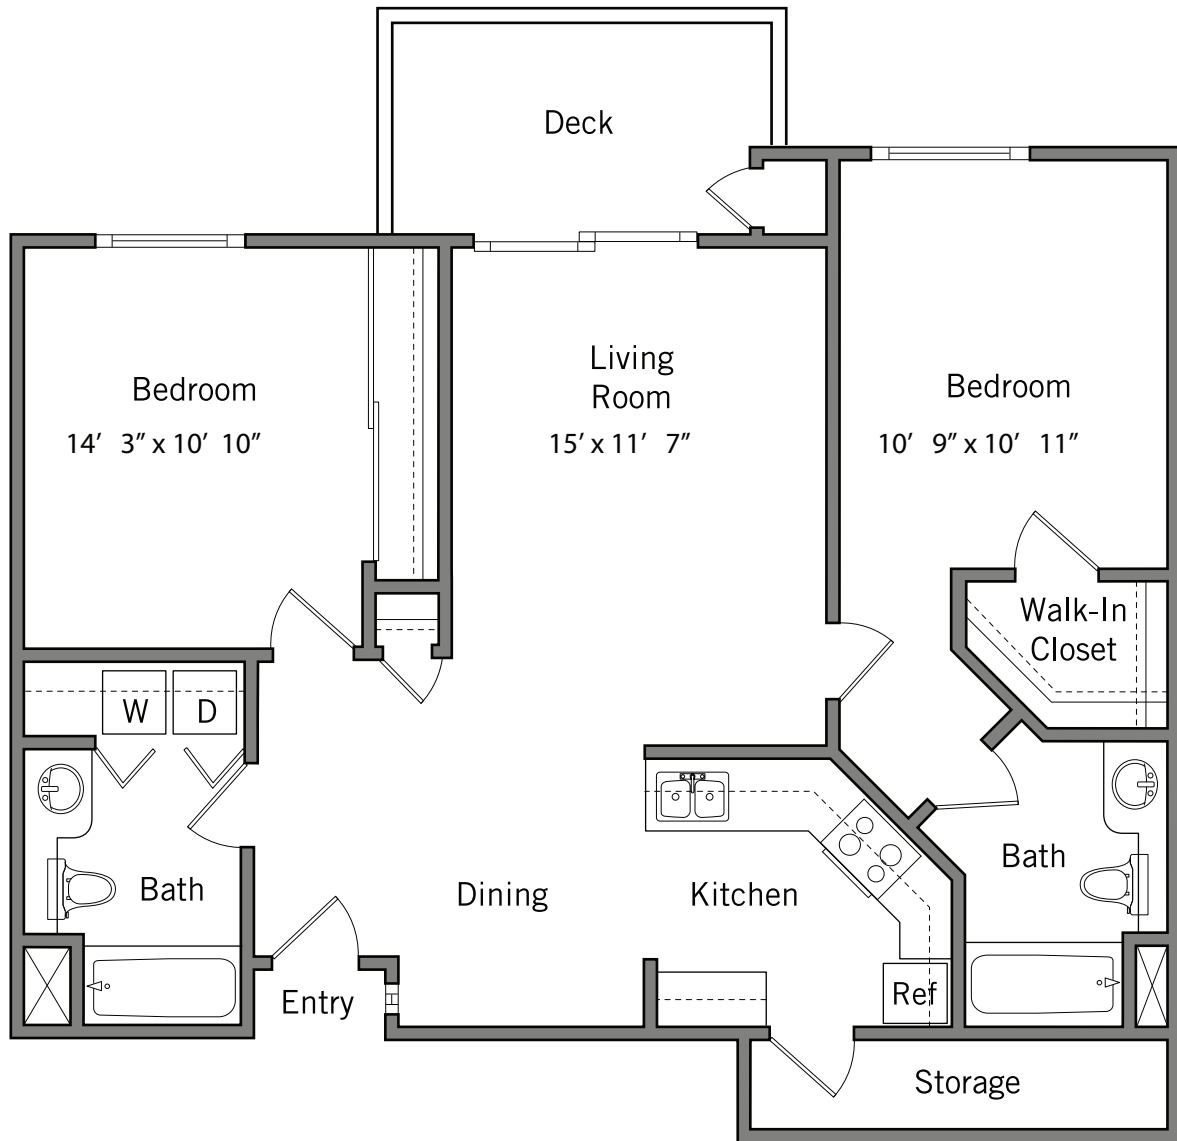

Kensington Place Apartments

THE DOVER | APPROX. 1,055 SQFT

1220 FAIR OAKS AVENUE / SUNNYVALE, CA 94089 / 408.734.0300 / KENSINGTON@PROMETHEUSREG.COM
WWW.KENSINGTONAPTS.COM

We reserve the right to modify plans, features and specifications without notice of obligation. Measurements and square footage are approximate and should not be relied upon. Each floorplan is an artist's conception and is not to scale.