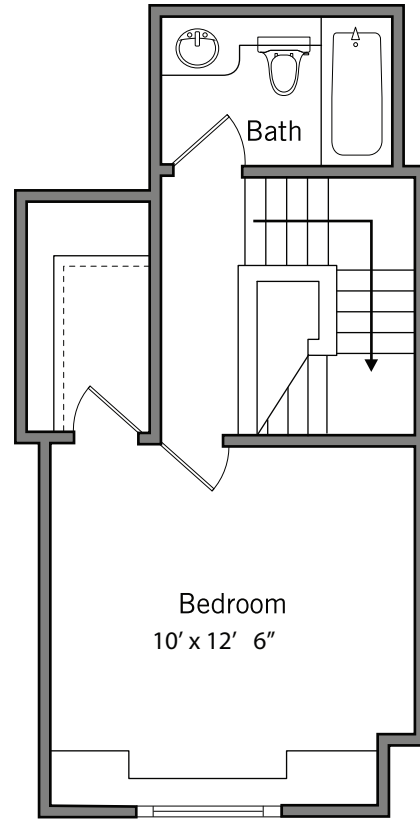

Kensington Place Apartments

THE CHELSEA | APPROX. 1,087 SQFT

1220 FAIR OAKS AVENUE / SUNNYVALE, CA 94089 / 408.734.0300 / KENSINGTON@PROMETHEUSREG.COM
WWW.KENSINGTONAPTS.COM

2nd Floor

We reserve the right to modify plans, features and specifications without notice of obligation. Measurements and square footage are approximate and should not be relied upon. Each floorplan is an artist's conception and is not to scale.