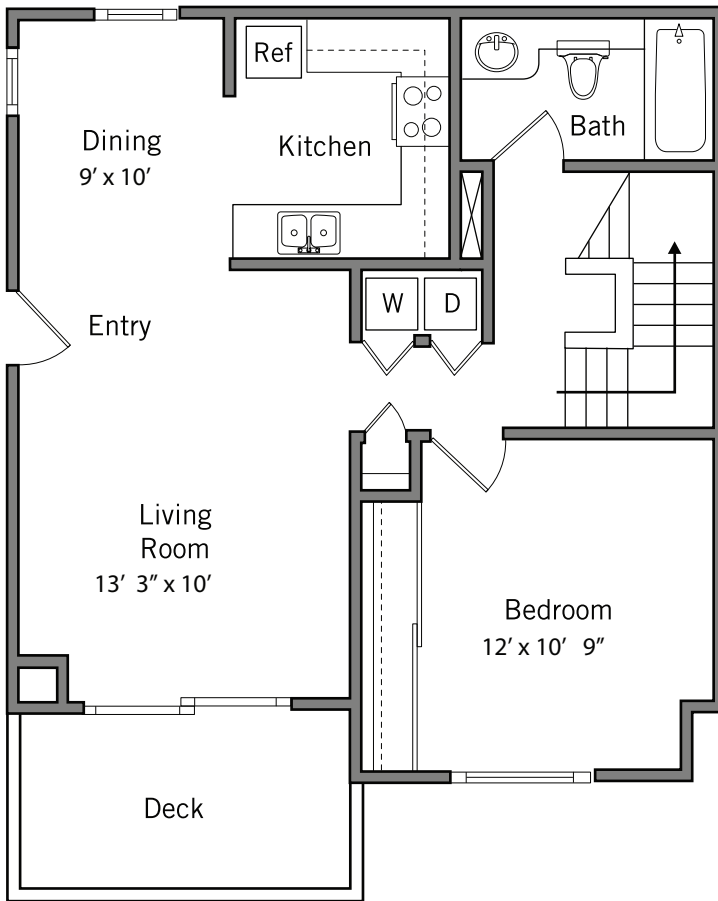

Kensington Place Apartments

THE CHELSEA | APPROX. 1,087 SQFT

1220 FAIR OAKS AVENUE / SUNNYVALE, CA 94089 / 408.734.0300 / KENSINGTON@PROMETHEUSREG.COM
WWW.KENSINGTONAPTS.COM

2nd Floor

We reserve the right to modify plans, features and specifications without notice of obligation. Measurements and square footage are approximate and should not be relied upon. Each floorplan is an artist's conception and is not to scale.